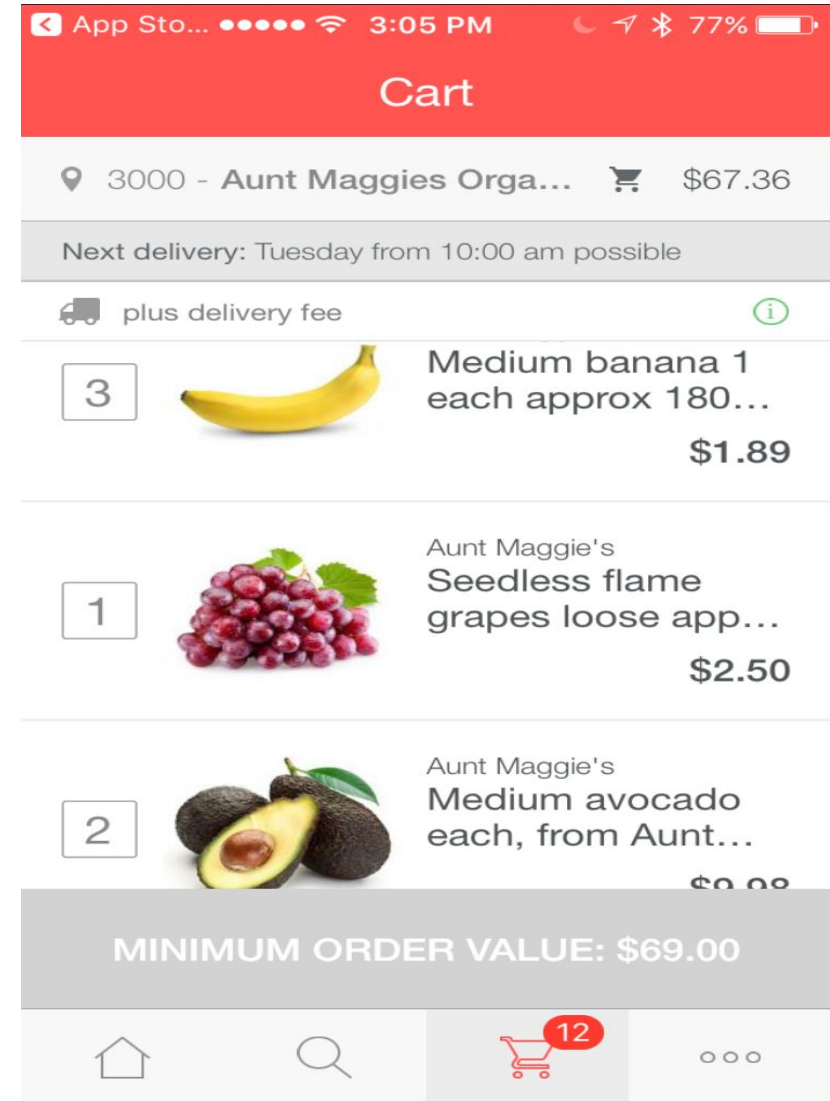

ShopWings

Fees

- Minimum Basket Value:
 - Small Partners: \$49
 - ALDI, Coles, or Harris Farm: \$29
 - Large Partners: \$69
 - Combo of ALDI's and Cole's: \$99
- Delivery Fees:
 - First time delivery free if \$99+
 - No free delivery from IKEA
 - Depends on basket size and store
 - \$250+ free
 - ~\$4.90 order over \$150
 - ~\$9.90 order less than \$150
 - Higher the basket, lower shopper fee
 - Tips not required by appreciated
 - Personal shoppers pocket 100% of tip
- Most prices for goods match in store prices

SHOPWINGS

Your groceries delivered in 2 hours

User Communication

- ShopWings Same Day Delivery Grocery Service App (senders and shoppers)

Personal Shoppers

- Job requirements: smartphone and car
- **** must pass screening

1. Get Orders

2. Go Shopping

3. Drive to Deliver

Market Traction

- Established 2014
- Significant web presence/following
- Recommended highly by Business Insider, TechCrunch, Yahoo, Financial Review, Mashable, The Sydney Morning Herald
- Partner to retailers rather than competitive online grocer
 - Possibly only in short term until supermarkets add in similar feature