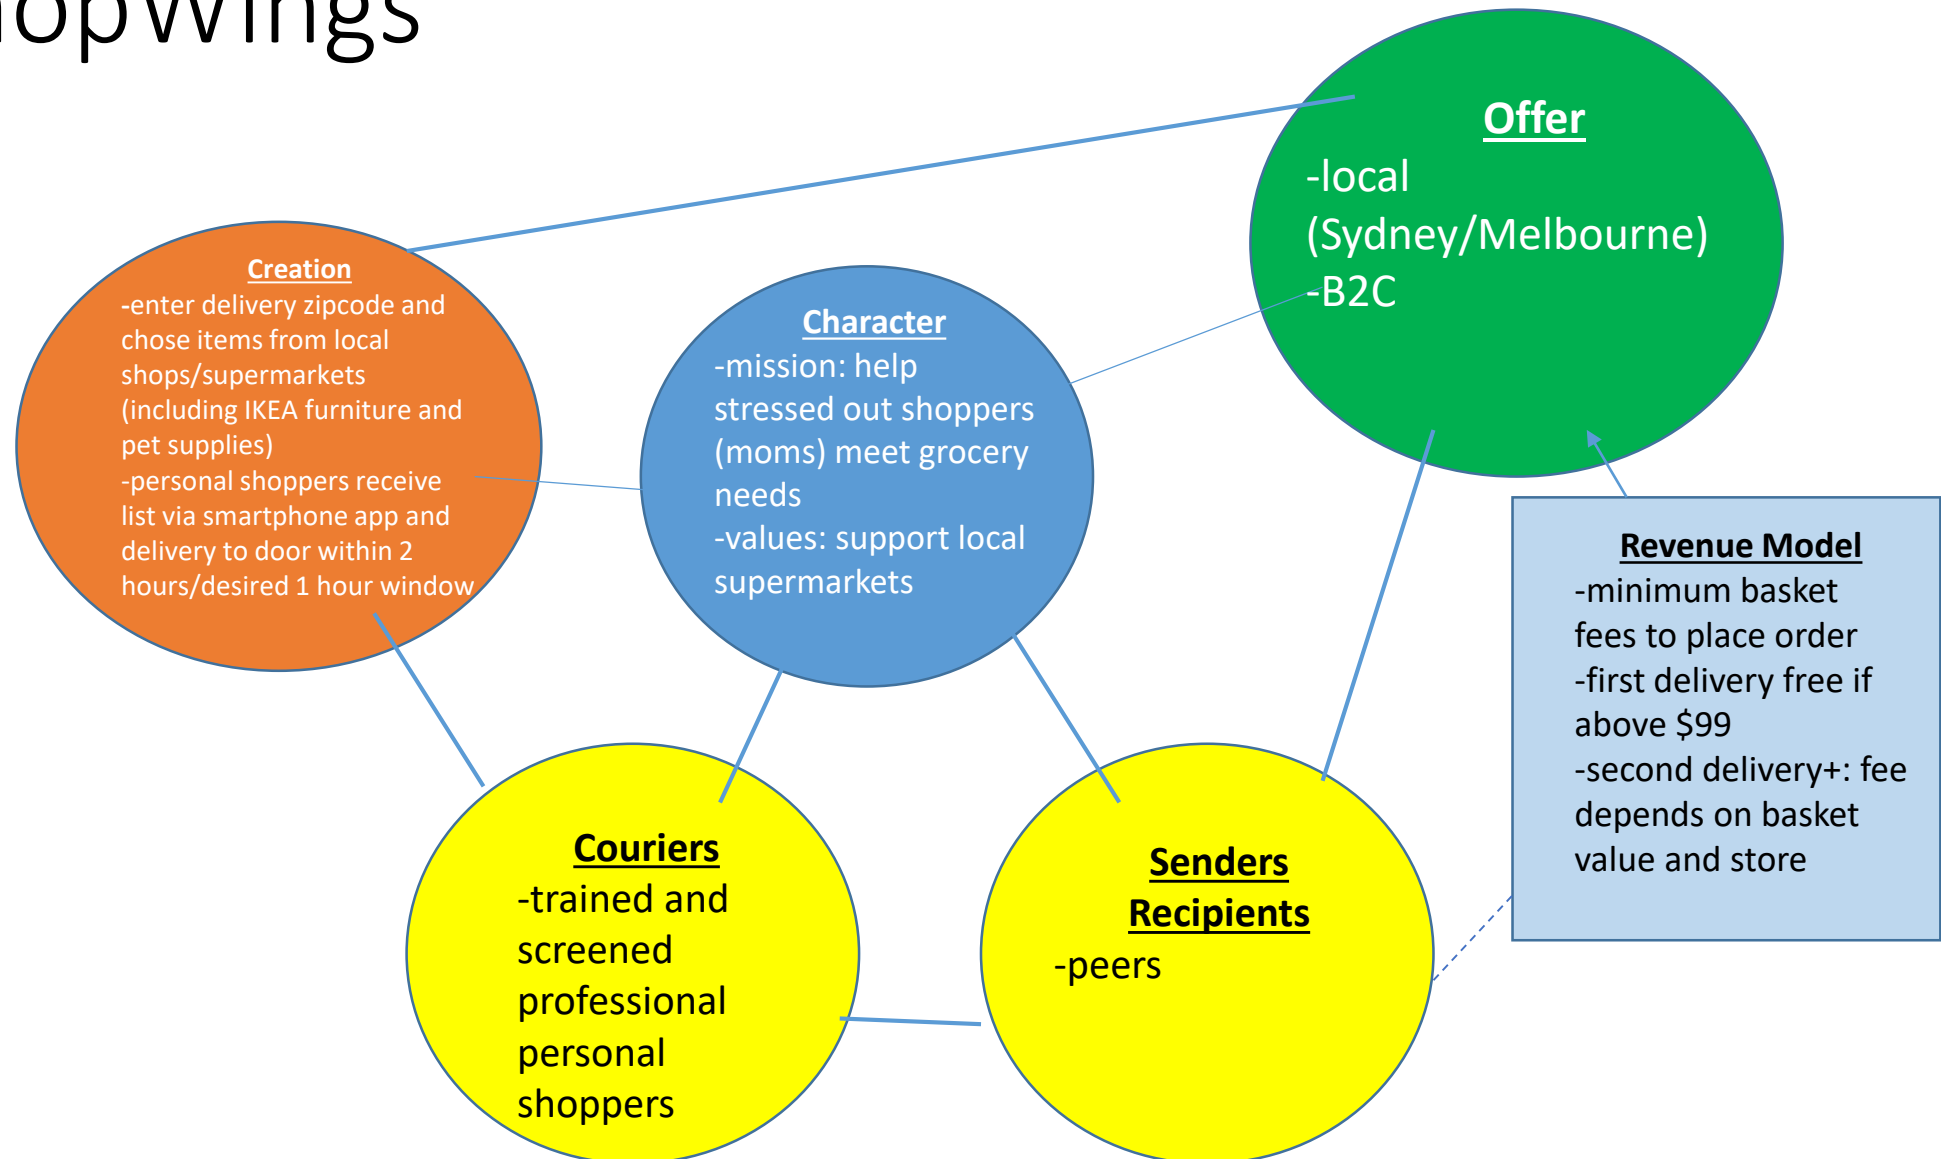

ShopWings

Fees

- Minimum Basket Value:
 - Small Partners: \$49
 - ALDI, Coles, or Harris Farm: \$29
 - Large Partners: \$69
 - Combo of ALDI's and Cole's: \$99
- Delivery Fees:
 - First time delivery free if \$99+
 - No free delivery from IKEA
 - Depends on basket size and store
 - \$250+ free
 - ~\$4.90 order over \$150
 - ~\$9.90 order less than \$150
 - Higher the basket, lower shopper fee
 - Tips not required by appreciated
 - Personal shoppers pocket 100% of tip
- Most prices for goods match in store prices

SHOPWINGS

Your groceries delivered in 2 hours

User Communication

- ShopWings Same Day Delivery Grocery Service App (senders and shoppers)

Personal Shoppers

- Job requirements: smartphone and car
- **** must pass screening

1. Get Orders

2. Go Shopping

3. Drive to Deliver

Market Traction

- Established 2014
- Significant web presence/following
- Recommended highly by Business Insider, TechCrunch, Yahoo, Financial Review, Mashable, The Sydney Morning Herald
- Partner to retailers rather than competitive online grocer
 - Possibly only in short term until supermarkets add in similar feature

Financing and Acquisitions

- Acquired a few smaller startups with similar services in the past year
- Attracted a series of seed investors with deep pockets and belief in business model from launch