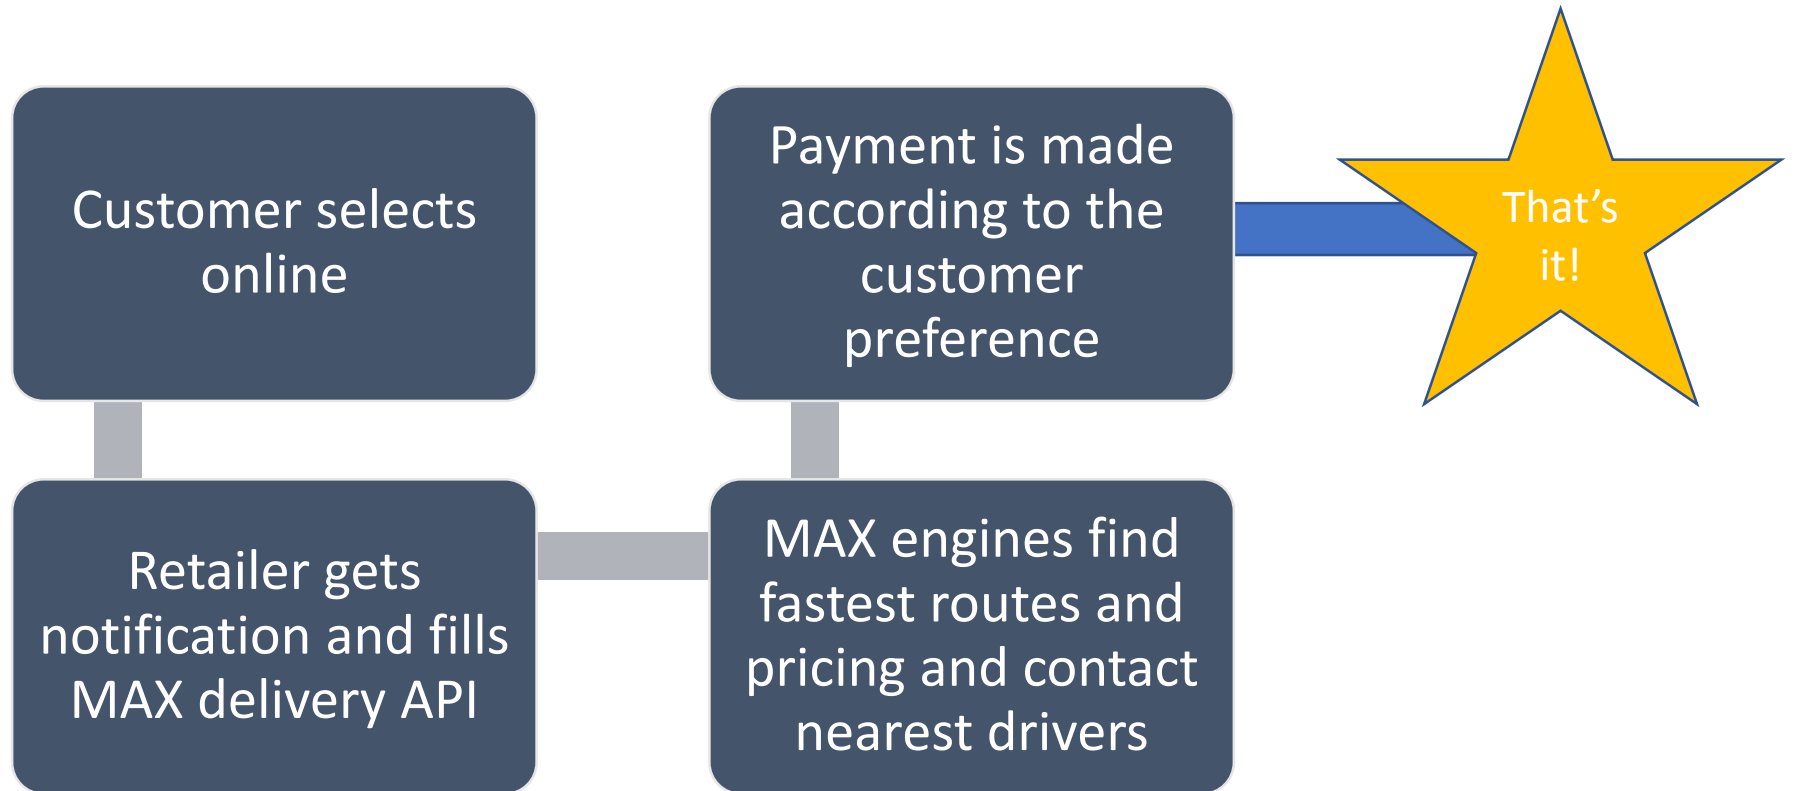

Progress

Step 1 Step 2 Step 3

Enter Package Details

Description: e.g. Android tablet

Service: Same Day

Value in Naira of Package: e.g. 2000

Pickup Window: Dec 07 Mon, 08:00 - 09:00 am

SMALL MEDIUM LARGE

Package size required, please select above

The supply chain

Market Response and Business Performance

- 20x growth in the first three months
- Started of as crowdsourced delivery for retailers and now expanded to restaurants and peer to peer deliveries
- Moving towards other parts in Africa other than lagos!