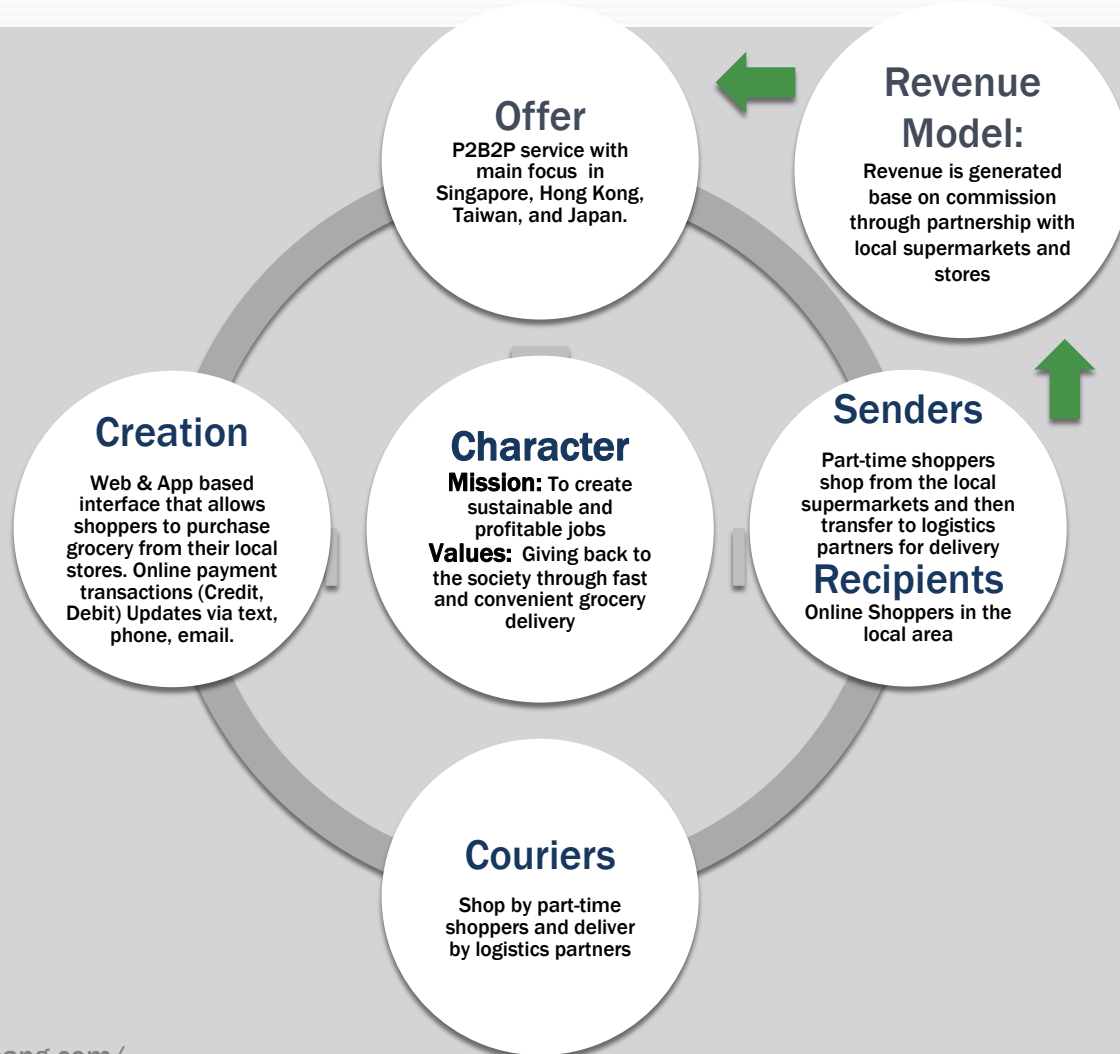

# WHAT IS CROWDSOURCING?

“Type of participative activity in which an individual, an institution, a non-profit organization, or company proposes to a group of individuals of varying knowledge, heterogeneity, and number, via a flexible open call, the voluntary undertaking of a task.”

## ■ Business Model

Honestbee provides a platform for customers to shop from multiple stores in one order. Trained concierge shoppers handpicks the groceries and then transfers to local logistics partners for delivery.

- Receivers can easily navigate the web/mobile application in 4 steps:
- 1. Enter the current address
- 2. Shop at multiple stores and add items to the cart
- 3. Live tracking and updates from shoppers to customers. Substitute items if original orders are unavailable
- 4. Payment goes through the web/mobile application once the ordered items are delivered

# Traction in the Market

- **\$15Million** in Series A funding from 5 investors in 2015
- **8** more countries are added in service in Asia in 4 years
- **90K** unique monthly website visitors
- **50%** of the site traffic from the last 3 months is from direct visit
- **9** page views per user in the last 3 months